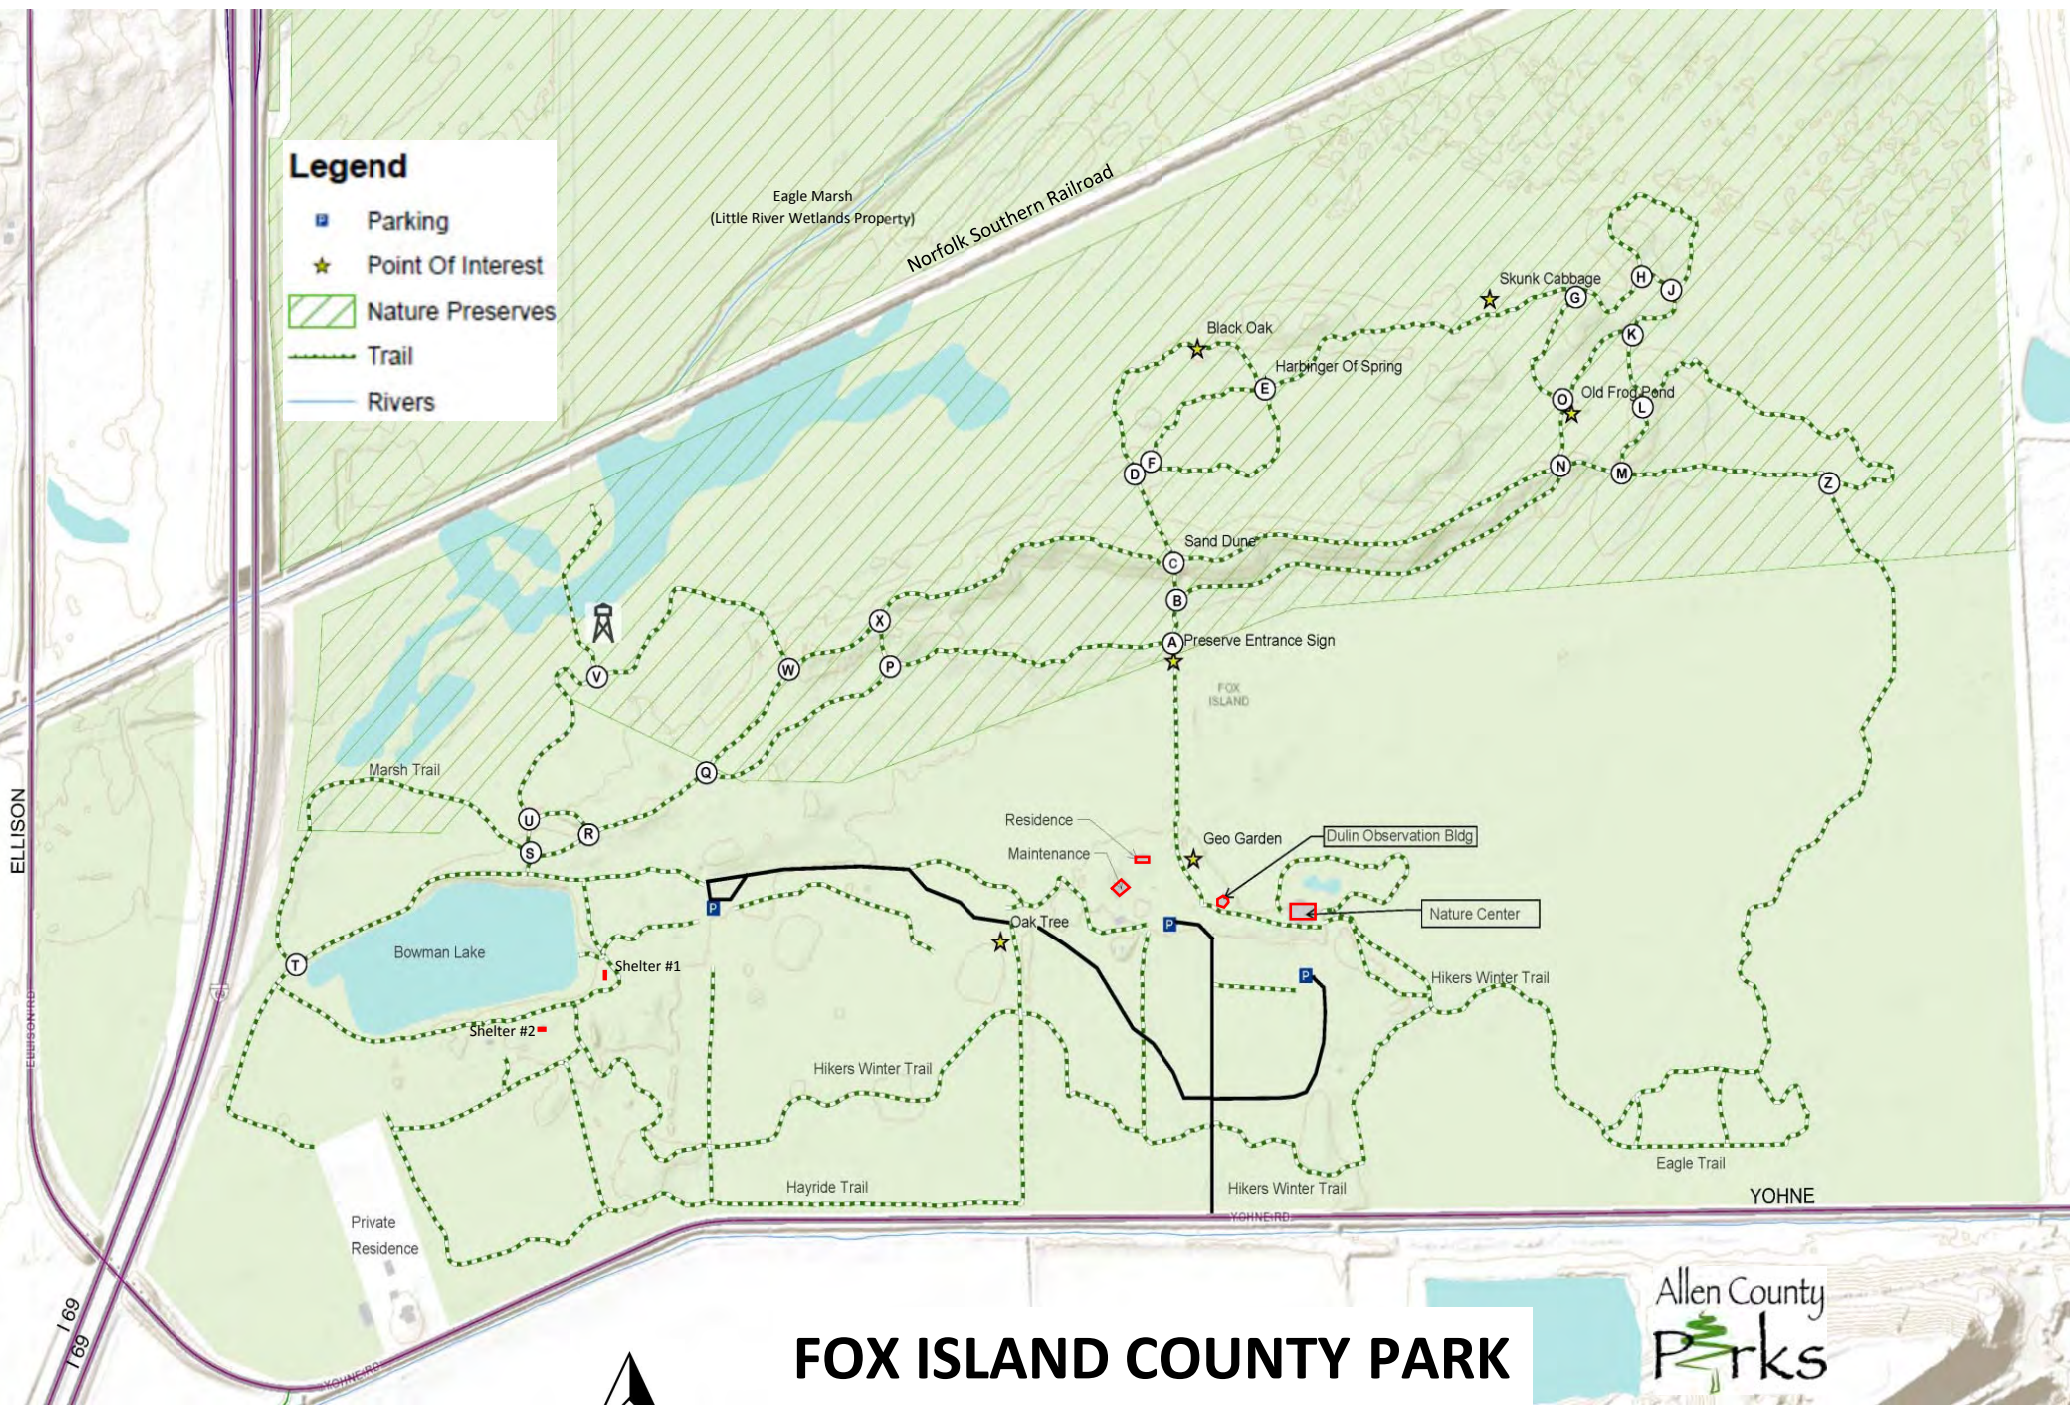

Legend

- Parking
- ★ Point Of Interest
- Nature Preserves
- Trail
- Rivers

FOX ISLAND COUNTY PARK

1 inch = 292 feet