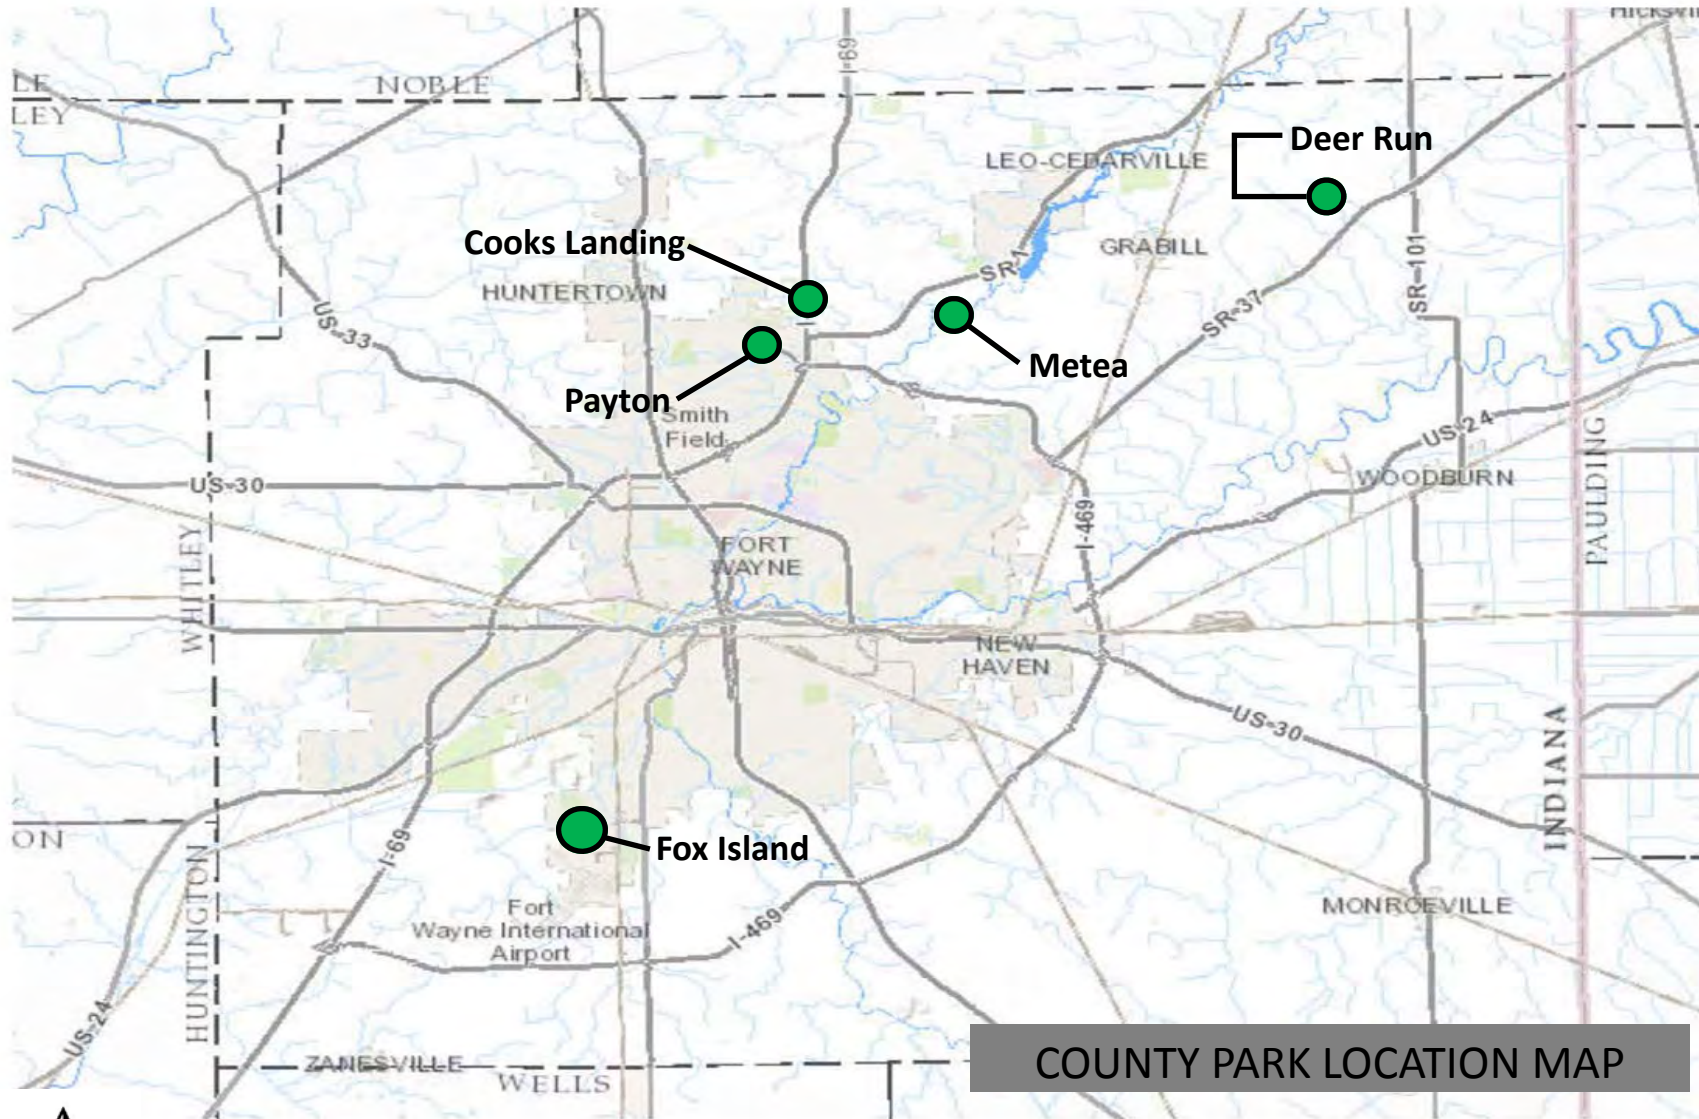

Fox Island County Park - 7324 Yohne Road 46809

Payton County Park - Dunton Road north of Hathaway Road

Metea County Park - 8401 Union Chapel Road 46845

Cooks Landing County Park - Corner of Shoaff & Coldwater Roads

Deer Run Wilderness Area - 18318 State Road 101, Spencerville Indiana

ALLEN COUNTY INDIANA