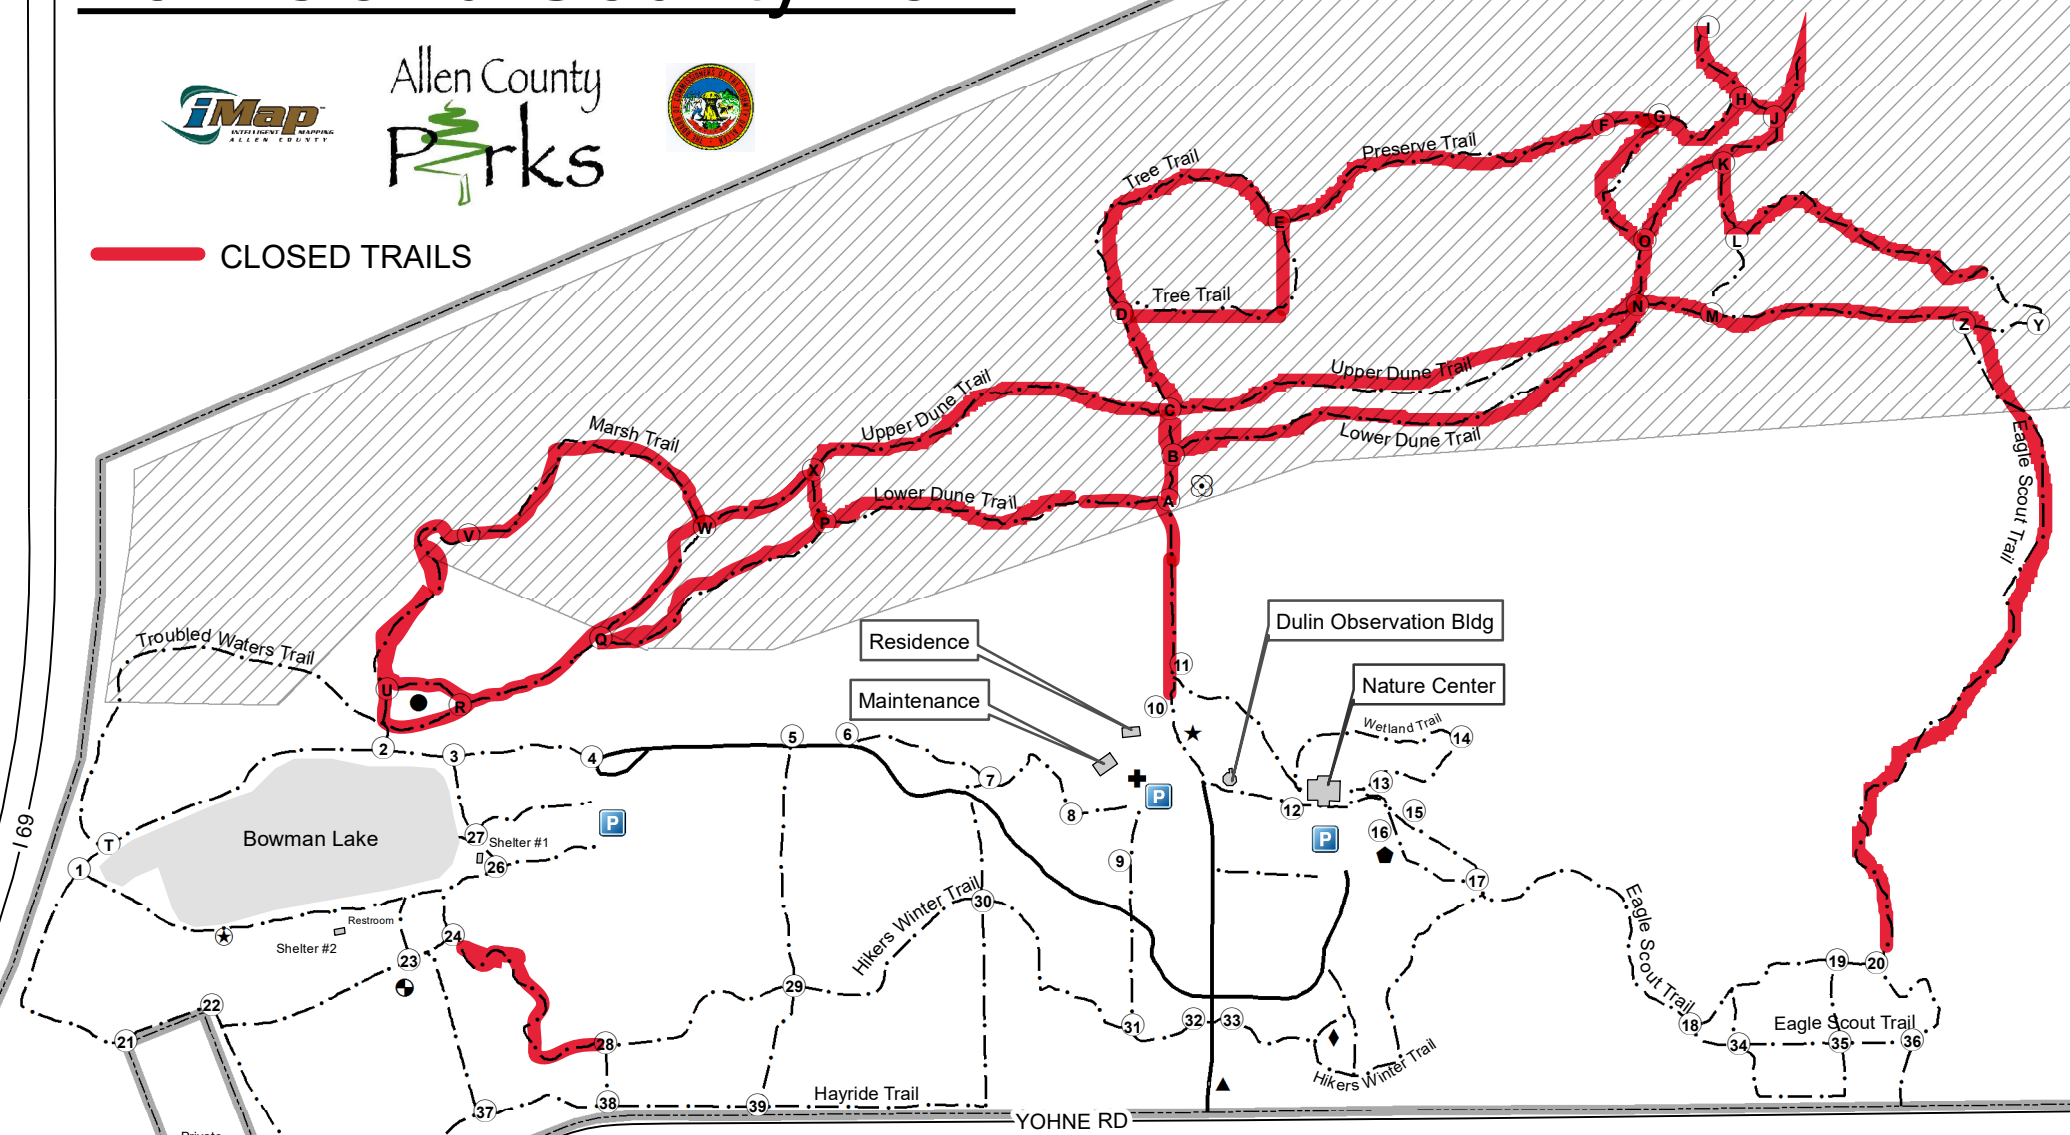

Fox Island County Park

Allen County
Parks

CLOSED TRAILS

Legend

- | | | |
|-------------------|---------------|-----------------------|
| --- Trail | + Fossil Pile | ★ Geo Garden |
| ▨ Nature Preserve | ● Frog Pond | ◆ Nature Interactives |
| — Road | ▲ Gate House | ⊗ Old Black Oak |
| Ⓟ Parking | ◆ Gazebo | ⊙ Stage |
| ⊙ Dog Beach | | |

1 inch = 625 feet