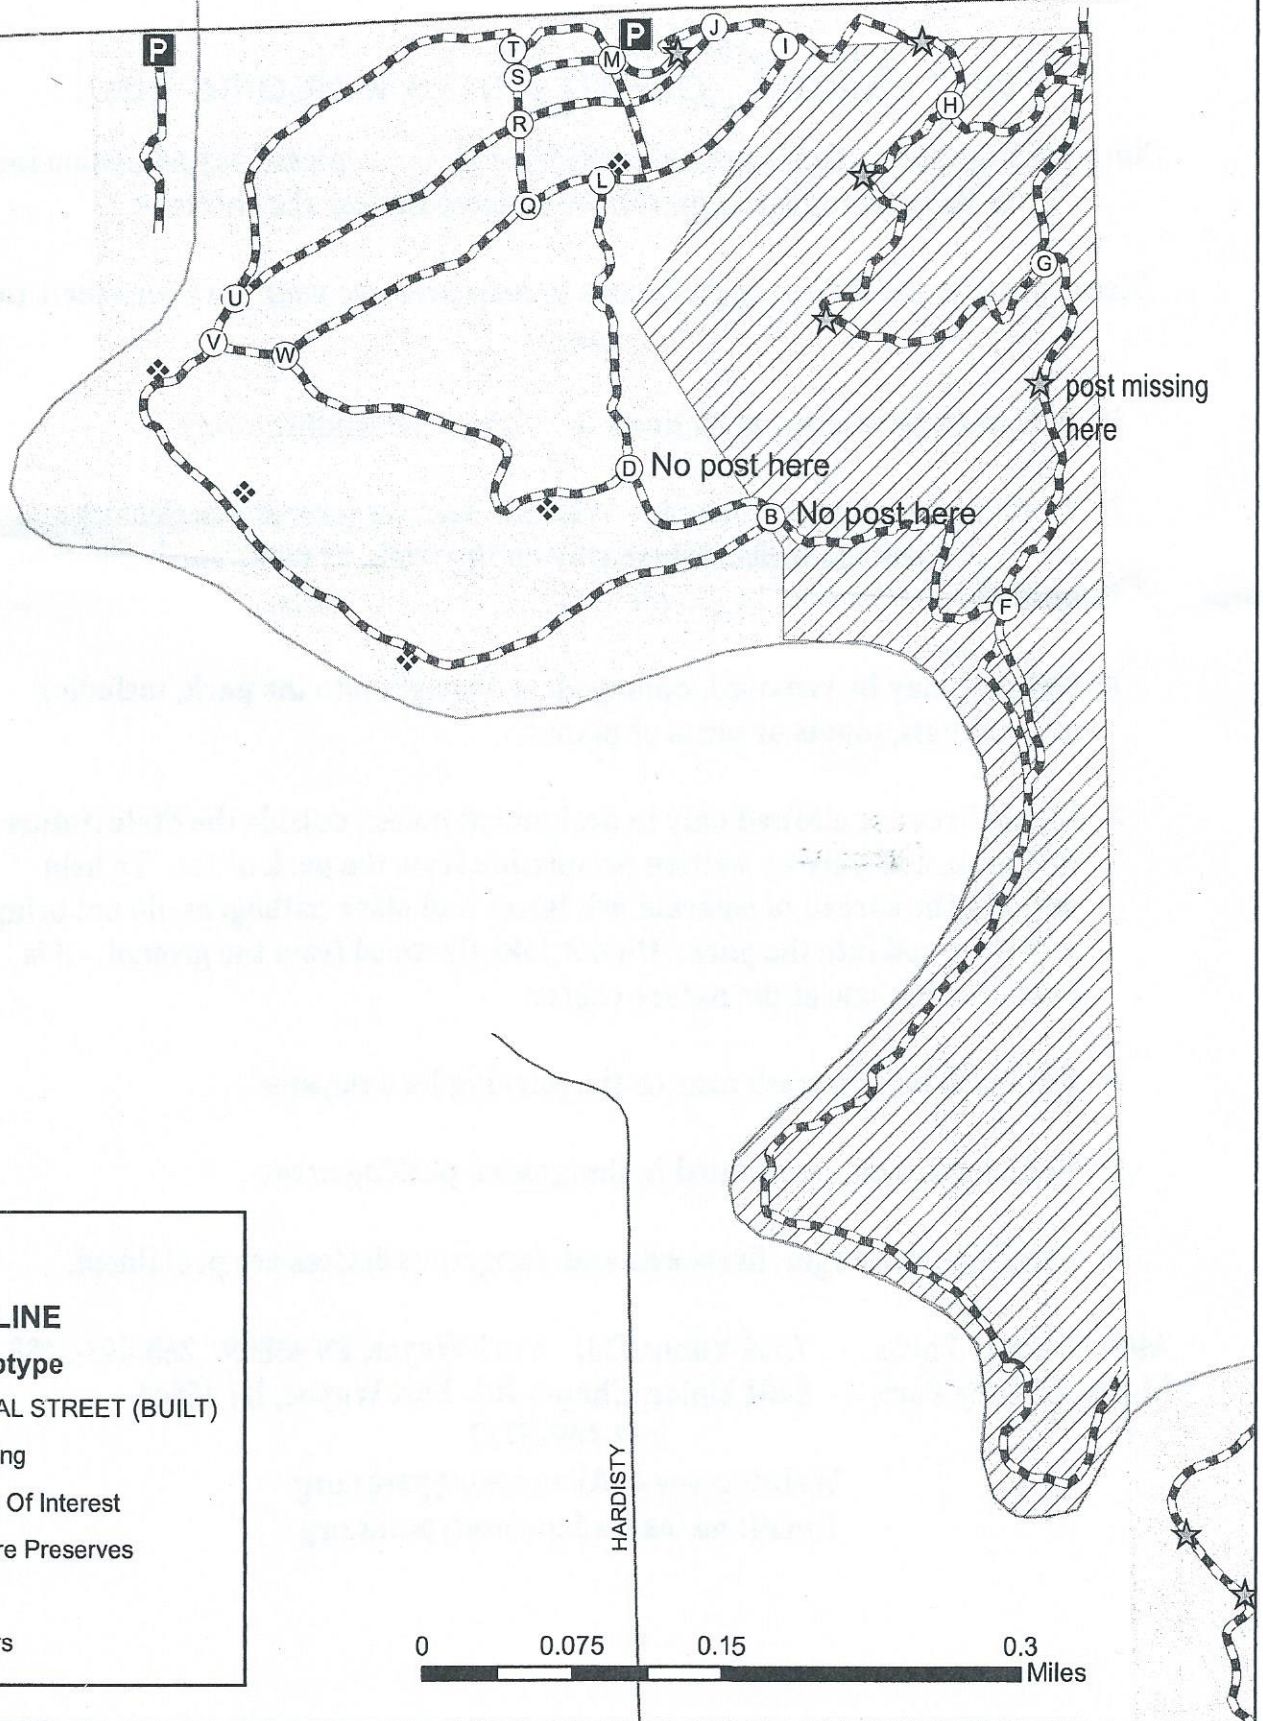

Metea County Park- North

Last Updated - 1/15/2016
1 inch = 500 feet

HURSH

Legend

CENTERLINE

Street Subtype

— LOCAL STREET (BUILT)

P Parking

★ Point Of Interest

Nature Preserves

Trail

— Rivers